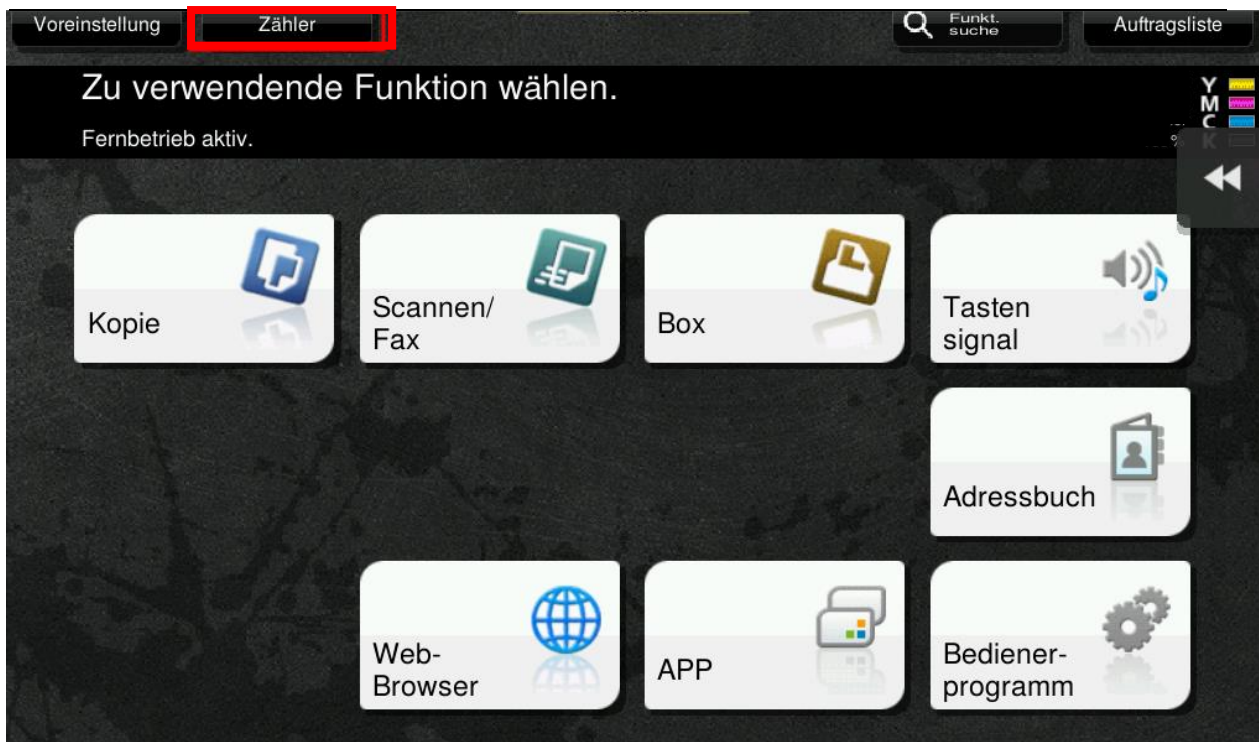

KONICA MINOLTA

Giving Shape to Ideas

Anleitung zum Ablesen der Zählerstände

bizhub C458/C558/C658

➔ Taste **Zähler** drücken

KONICA MINOLTA

Giving Shape to Ideas

The screenshot shows the control panel of a Konica Minolta device. On the left, there is a vertical menu with buttons for 'Tastatur anzeigen', 'Zähler', and another 'Zähler'. The 'Zähler' button is highlighted in yellow. Below it, a counter displays 'Gesamt 318', 'Schwarz 110', and 'Farbe 208'. The main display area shows the 'Seriennummer' field and a row of buttons: 'Kopie' (highlighted with a red box), 'Druck', 'Scannen', and 'Andere'. Below these buttons is a table with three columns: 'Gesamt', 'Großformat', and 'Gesamt (Kopie + Druck)'. The table contains the following data: